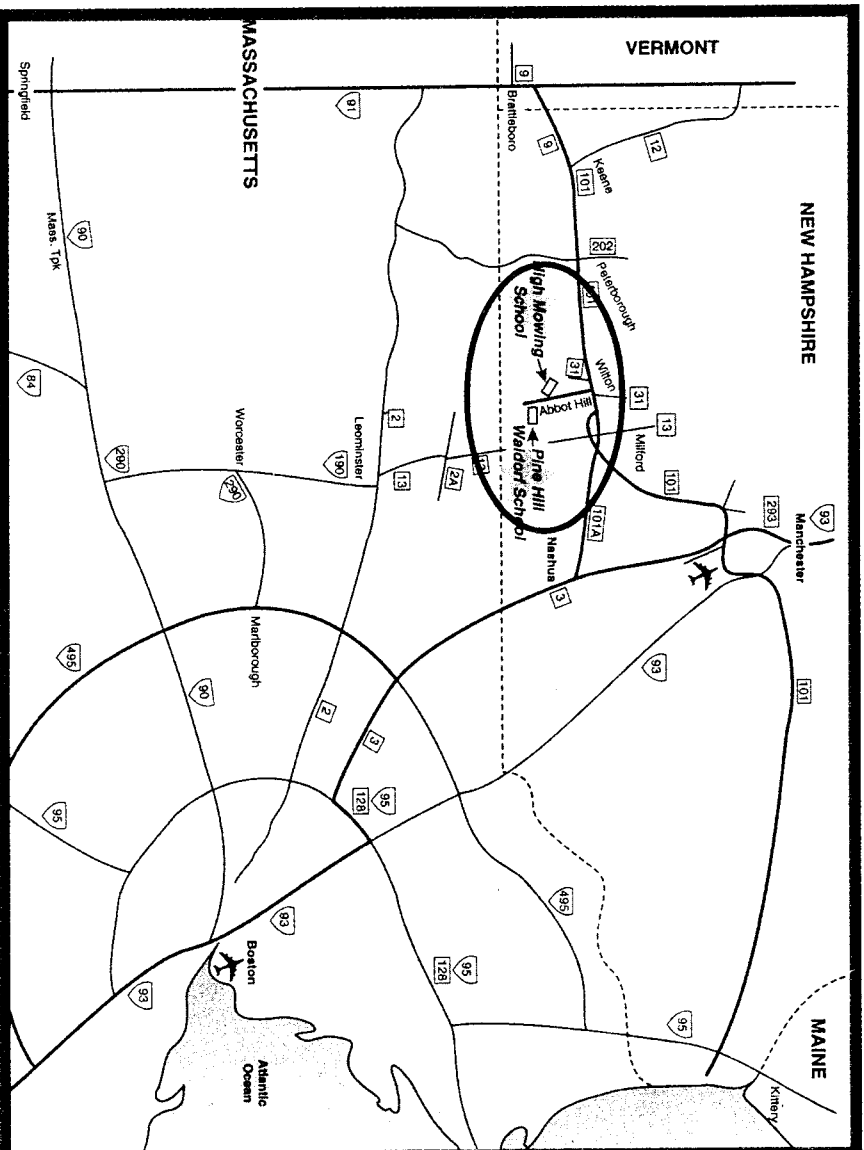

Directions to High Mowing School

From the East: Take Route 101 West towards Wilton -- from Manchester simply get on 101 West; from Nashua take 101 A (exits 7 or 8 off Route 3) about 8 miles to 101 West. After skirting Milford on 101 you will encounter three traffic lights. About 1 mile past the third traffic light you will see signs for High Mowing School and Pine Hill Waldorf Auditorium. Turn left onto Abbot Hill Road.

From the West: Take Route 101 East towards Wilton. About a mile past the intersection of 101 and 31 South you will see signs for High Mowing School and Pine Hill Waldorf Auditorium. Turn right onto Abbot Hill Road.

High Mowing School is at the top of Abbot Hill on the right, a distance of approximately 1 1/2 miles. The Main building is straight ahead with visitor parking to the rear of the building. (603 654 - 2391)